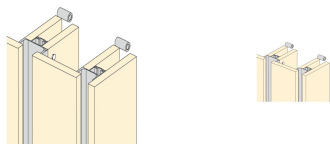

Spacer of 30 mm for curved rim profile, Black plastic, Plastic

8917917

Product Information

SKU	8917917
Materials	Plastic
Finishings	Black plastic
Packaging	100 Ut

Not enough information

Documentation

 [Go to web product](#)

 [Sketch \(PDF\)](#)

Essential Products

Lateral profile for kitchen furniture, 2,35 m, White painted, Aluminium

Lateral profile for kitchen furniture, 2,55 m, White painted, Aluminium

Lateral profile for kitchen furniture, 2,35 m, Black painted, Aluminium

Lateral profile for kitchen furniture, 2,55 m, Black painted, Aluminium

Lateral profile for kitchen furniture, 2,35 m, Anthracite grey, Aluminium

Lateral profile for kitchen furniture, 2,35 m, Bright anodized, Aluminium