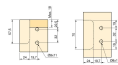

Long support B for kitchen furniture, Grey plastic, Plastic

8900721

Product Information

SKU	8900721
Materials	Plastic
Finishings	Grey plastic
Packaging	40 Ut

Long support B for gray Gola profile, it is the complement of its other support piece A. The pieces are made of resistant gray plastic to avoid scratches or other deterioration when screwing. It is screwed to the surface where it is present. thought to locate the system to protect the lower part of the kitchen furniture. Between both pieces, they secure the profile so that it cannot move or lose its position with everyday friction. The plastic with which it is made is resistant and perfectly supports the weight of the module. Each package contains a total of 40 plastic pieces.

Documentation

Go to web product

Sketch (PDF)

Essential Products

Central profile for kitchen furniture, 2,35 m, White painted, Aluminium

Central profile for kitchen furniture, 3,9 m, White painted, Aluminium