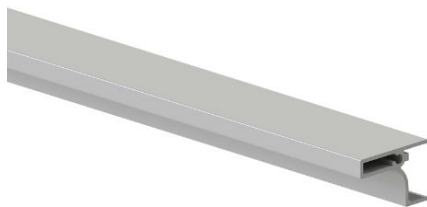

Gola Top pressure for kitchen furniture, 2,35 m, White painted, Aluminium

8162212

Product Information

SKU	8162212
Materials	Aluminium
Finishings	White painted
Packaging	8 Ut
Board thickness	16 mm
Length	2,35 m

The Gola Top is a finishing profile for kitchen furniture. This is installed under pressure, creating a secure grip on the crossbar and giving the furniture a neat and exact finish. It is made of resistant aluminum, white in color. The shape of this profile is elongated and smooth, leaving an eaves on the outside that gives a special touch to the furniture where it is installed. It has a total length of 2.35 meters and the thickness of the board is 16 mm. The total width of the profile is 27.8 mm and the width of the eaves is 19.8 mm. The packaging contains 8 units.